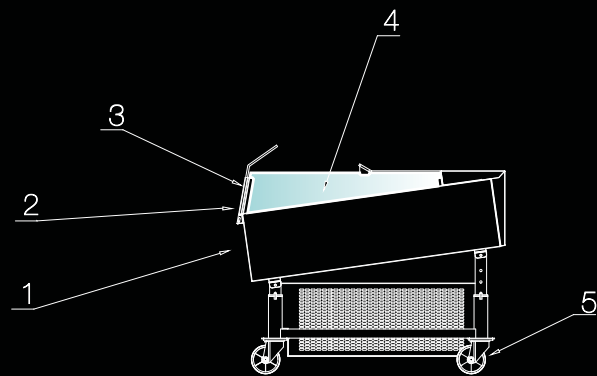

banchi pesce

fish counters

schede tecniche

- 1. VETRO CAMERA FRONTALE
- 2. STAFFE REGGMETRO INOX RIBALTABILI A 160°
- 3. FRONTALE CURVO IN PLEXIGLASS
- 4. STRUTTURA CHIUSA IN PLEXIGLASS
- 5. RUOTE GIREVOLI CON FRENO

- 1 GLASS FRONT ROOM
- 2 INOX BRACKETS TIPPING ON 160°
- 3 CURVED FRONT IN PLEXIGLAS
- 4 CLOSED STRUCTURE IN PLEXIGLAS
- 5 REVOLVING WHEELS WITH BRAKE

Contrada Taiano, 7 - 64010 Controguerra (TE) - Italia
Tel. +39 0861 809948 - Fax +39 0861 89217
info@inoxpack.it - www.inoxpack.it