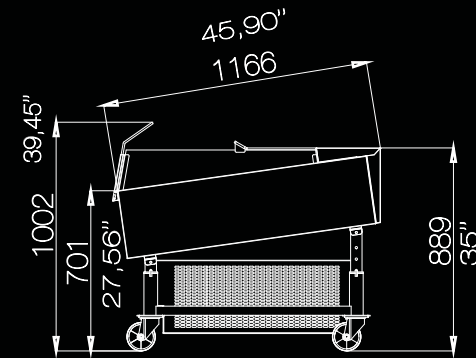

banchi pesce

fish counters

schede tecniche

- 1. VETRO CAMERA FRONTALE
- 2. STAFFE REGGMETRO INOX RIBALTABILI A 160°
- 3. FRONTALE CURVO IN PLEXIGLASS
- 4. STRUTTURA CHIUSA IN PLEXIGLASS
- 5. RUOTE GIREVOLI CON FRENO

- 1 GLASS FRONT ROOM
- 2 INOX BRACKETS TIPPING ON 160°
- 3 CURVED FRONT IN PLEXIGLAS
- 4 CLOSED STRUCTURE IN PLEXIGLAS
- 5 REVOLVING WHEELS WITH BRAKE

Contrada Taiano, 7 - 64010 Controguerra (TE) - Italia
Tel. +39 0861 809948 - Fax +39 0861 89217
info@inoxpack.it - www.inoxpack.it