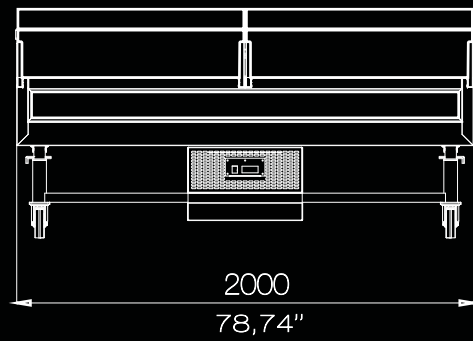

banchi pesce

fish counters

schede tecniche

- 1. VETRO CAMERA FRONTALE
- 2. STAFFE REGGMETRO INOX RIBALTABILI A 160°
- 3. FRONTALE CURVO IN PLEXIGLASS
- 4. STRUTTURA CHIUSA IN PLEXIGLASS
- 5. RUOTE GIREVOLI CON FRENO

- 1 GLASS FRONT ROOM
- 2 INOX BRACKETS TIPPING ON 160°
- 3 CURVED FRONT IN PLEXIGLAS
- 4 CLOSED STRUCTURE IN PLEXIGLAS
- 5 REVOLVING WHEELS WITH BRAKE

Contrada Taiano, 7 - 64010 Controguerra (TE) - Italia
Tel. +39 0861 809948 - Fax +39 0861 89217
info@inoxpack.it - www.inoxpack.it