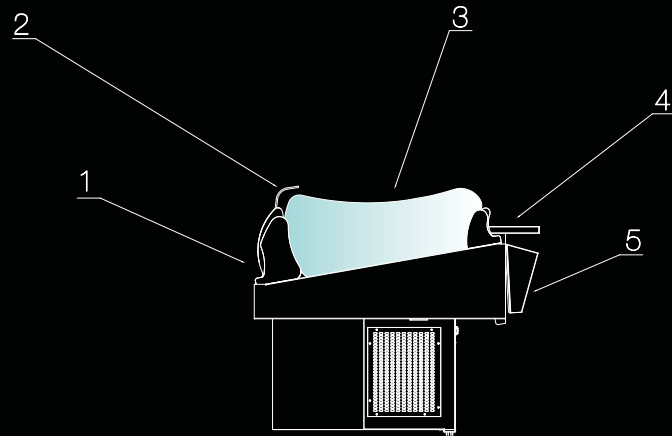

banchi pesce

fish counters

schede tecniche

1. STAFFE REGGIVETRO IN PLEXIGLASS
2. VETRI FRONTALI DRITTI O CURVI
3. VETRI LATERALI SAGOMATI IN PLEXIGLASS
4. PIANO PORTABILANCIA/LAVORO / POLIETILENE (VEDI ACCESSORI)
5. PORTABUSTE / PORTACARTA (VEDI ACCESSORI)

1. PLEXIGLASS GLASS HOLDER BRACKETS
2. FRONT GLASSES STRAIGHT OR CURVED
3. SHAPED SIDE GLASSES IN PLEXIGLASS
4. COUNTERTOP SCALE SUPPORT / WORKING PLANE /POLIETILENE (SEE ACCESSORIES)
5. POUCH HOLDER/PAPER HOLDER (SEE ACCESSORIES)