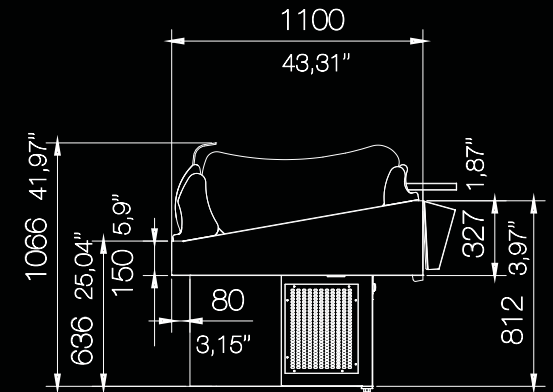

banchi pesce

fish counters

schede tecniche

1. STAFFE REGGIVETRO IN PLEXIGLASS
2. VETRI FRONTALI DRITTI O CURVI
3. VETRI LATERALI SAGOMATI IN PLEXIGLASS
4. PIANO PORTABILANCIA/LAVORO / POLIETILENE (VEDI ACCESSORI)
5. PORTABUSTE / PORTACARTA (VEDI ACCESSORI)

1. PLEXIGLASS GLASS HOLDER BRACKETS
2. FRONT GLASSES STRAIGHT OR CURVED
3. SHAPED SIDE GLASSES IN PLEXIGLASS
4. COUNTERTOP SCALE SUPPORT / WORKING PLANE /POLIETILENE (SEE ACCESSORIES)
5. POUCH HOLDER/PAPER HOLDER (SEE ACCESSORIES)