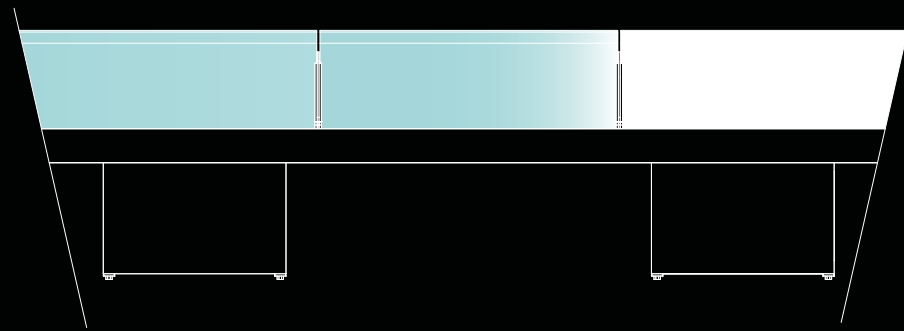

banchi pesce

fish counters

schede tecniche

1. STAFFE REGGIVETRO IN PLEXIGLASS
2. VETRI FRONTALI DRITTI O CURVI
3. VETRI LATERALI SAGOMATI IN PLEXIGLASS
4. PIANO PORTABILANCIA/LAVORO / POLIETILENE (VEDI ACCESSORI)
5. PORTABUSTE / PORTACARTA (VEDI ACCESSORI)

1. PLEXIGLASS GLASS HOLDER BRACKETS
2. FRONT GLASSES STRAIGHT OR CURVED
3. SHAPED SIDE GLASSES IN PLEXIGLASS
4. COUNTERTOP SCALE SUPPORT / WORKING PLANE /POLIETILENE (SEE ACCESSORIES)
5. POUCH HOLDER/PAPER HOLDER (SEE ACCESSORIES)