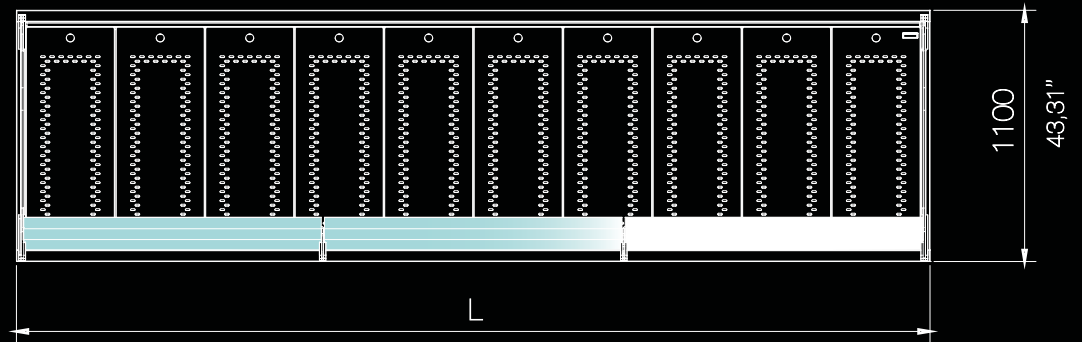

banchi pesce

fish counters

schede tecniche

1. STAFFE REGGIVETRO IN PLEXIGLASS
2. VETRI FRONTALI DRITTI O CURVI
3. VETRI LATERALI SAGOMATI IN PLEXIGLASS
4. PIANO PORTABILANCIA/LAVORO / POLIETILENE (VEDI ACCESSORI)
5. PORTABUSTE / PORTACARTA (VEDI ACCESSORI)

1. PLEXIGLASS GLASS HOLDER BRACKETS
2. FRONT GLASSES STRAIGHT OR CURVED
3. SHAPED SIDE GLASSES IN PLEXIGLASS
4. COUNTERTOP SCALE SUPPORT / WORKING PLANE /POLIETILENE (SEE ACCESSORIES)
5. POUCH HOLDER/PAPER HOLDER (SEE ACCESSORIES)